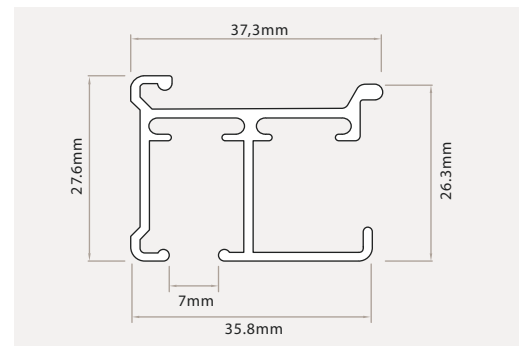

DRAPERY SYSTEM

RC

CHORDED

GENERAL SPECS

- Reinforced aluminum rail
- Epoxy paint
- Ideal for great heights
- Compatible with traditional and ripplefold systems
- Ceiling or wall mounting
- Lifetime warranty
- Unique system of independent channels for runner and chord

MODEL

RC	SIZES	PCS PER BOX
RC-16	4.87ml 16' 192"	12

ml LINEAR METER ' PIES "INCHES

DIMENSIONS

459 GR/ML

We manufacture quality, We offer confidence

bajacontract.com

COMPATIBLE PRODUCTS

SPOOL HOLDER
SC-PP1-DER

SC-PP1-IZQ

SC-PP-IZQ

SC-PP-DER

BRACKETS
SC-SP

CONNECTOR
SC-UNION

CHORD
COR-4100

SPRING
RPR-2024