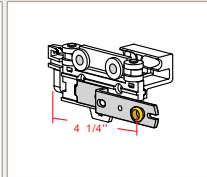

COMPATIBLE PRODUCTS

CMICR-600