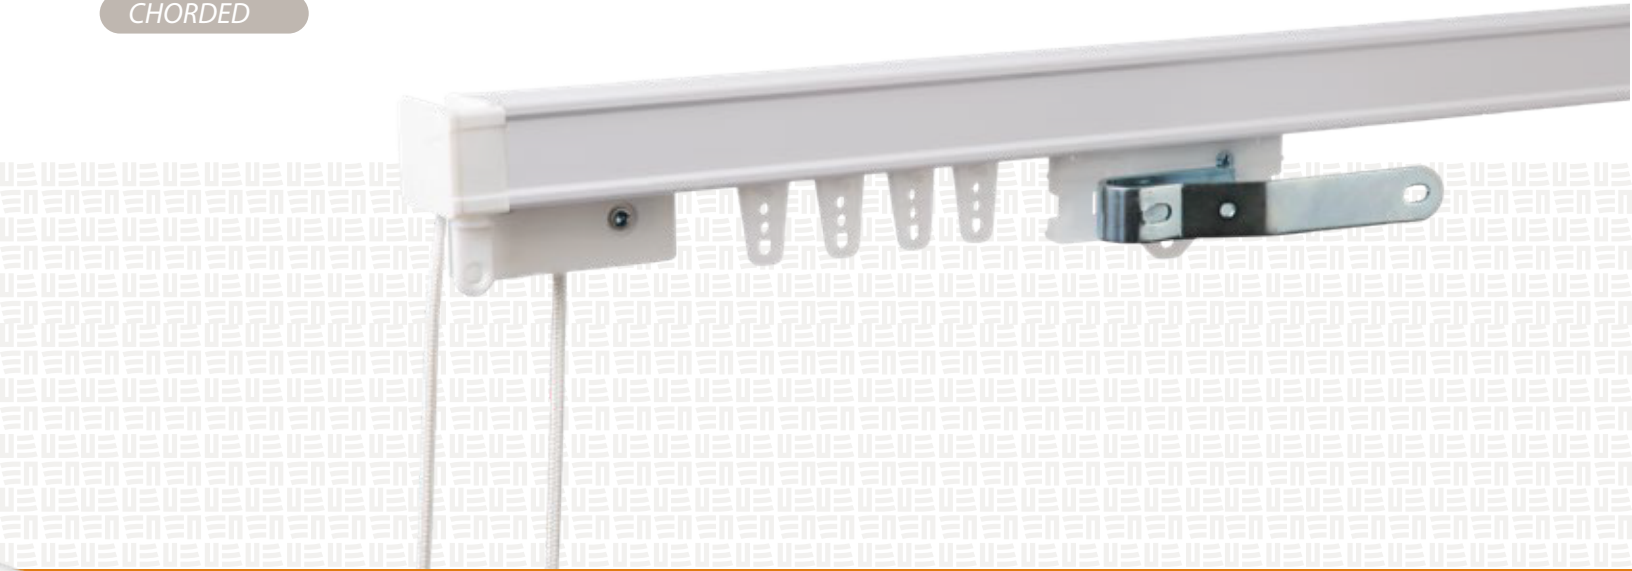

DRAPERY SYSTEM

RC

CHORDED

GENERAL SPECS

- Reinforced aluminum rail
- Epoxy paint
- Ideal for great heights
- Compatible with traditional and ripplefold systems
- Ceiling or wall mounting
- Lifetime warranty
- Unique system of independent channels for runner and chord

MODEL

RC	SIZES	PCS PER BOX
RC-16	4.87ml 16' 192"	12

ml LINEAR METER ' PIES "INCHES

DIMENSIONS

459 GR/ML

We manufacture quality, We offer confidence

bajacontract.com

COMPATIBLE PRODUCTS

SPOOL HOLDER
SC-PP1-DER

SC-PP1-IZQ

SC-PP-IZQ

SC-PP-DER

BRACKETS
SC-SP

CONNECTOR
SC-UNION

CHORD
COR-4100

SPRING
RPR-2024