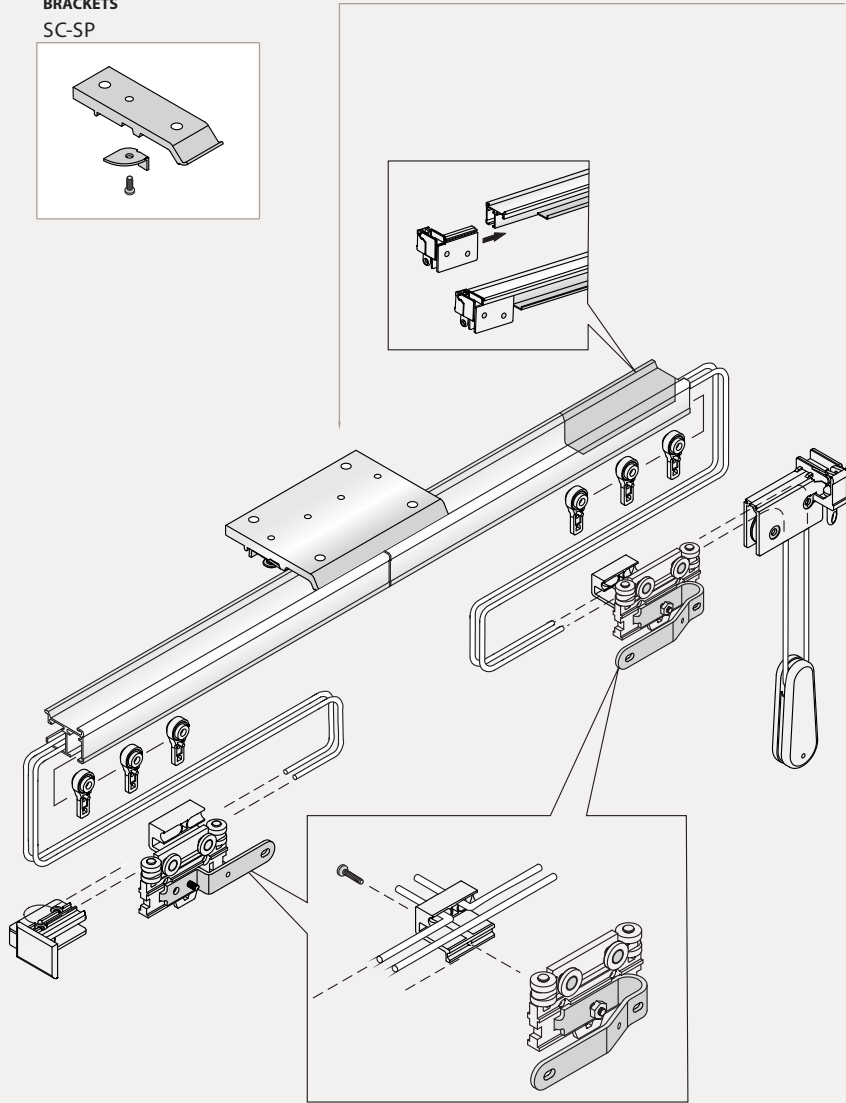

DRAPERY SYSTEM

RC

CHORDED

GENERAL SPECS

- Reinforced aluminum rail
- Epoxy paint
- Ideal for great heights
- Compatible with traditional and ripplefold systems
- Ceiling or wall mounting
- Lifetime warranty
- Unique system of independent channels for runner and chord

SPOOL HOLDER
SC-PP1-DER

SC-PP1-IZQ

SC-PP-IZQ

SC-PP-DER

BRACKETS
SC-SP

CONNECTOR
SC-UNION

CHORD
COR-4100

SPRING
RPR-2024