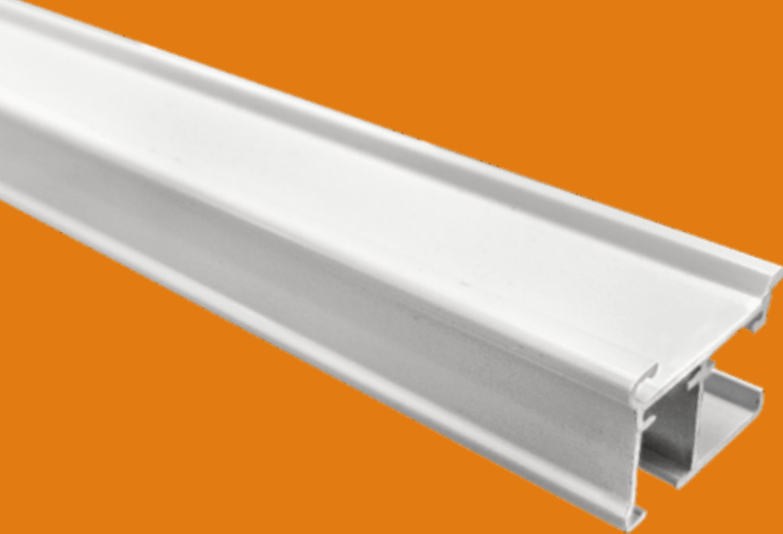

DRAPERY SYSTEM

RC

CHORDED

GENERAL SPECS

- Reinforced aluminum rail
- Epoxy paint
- Ideal for great heights
- Compatible with traditional and ripplefold systems
- Ceiling or wall mounting
- Lifetime warranty
- Unique system of independent channels for runner and chord

MODEL

RC	SIZES	PCS PER BOX
RC-16	4.87ml 16' 192"	12

ml LINEAR METER ' PIES "INCHES

DIMENSIONS

459 GR/ML

We manufacture quality, We offer confidence

bajacontract.com

COMPATIBLE PRODUCTS

SPOOL HOLDER
SC-PP1-DER

SC-PP1-IZQ

SC-PP-IZQ

SC-PP-DER

BRACKETS
SC-SP

CONNECTOR
SC-UNION

CHORD
COR-4100

SPRING
RPR-2024