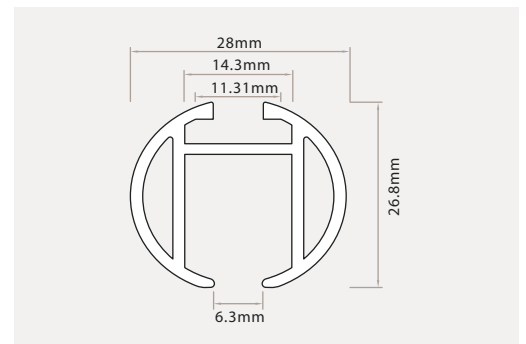

DRAPERY SYSTEM

RHD

H RAIL

Available in Black, Gray and Silver.

GENERAL SPECS

- Reinforced aluminum rail
- Epoxy paint
- Lifetime warranty
- Compatible with ripplefold system
- Can be curved
- Easy to install bracket
- For residential and hotel use

MODEL

RHD	SIZES			PCS PER BOX
RHD-18N	5.48ml	18'	216"	10
RHD-18-G	5.48ml	18'	216"	10
RHD-18P	5.48ml	18'	216"	10

m LINEALR METER ' FT " INCHES

DIMENSIONS

482 GR/ML

We manufacture quality, We offer confidence