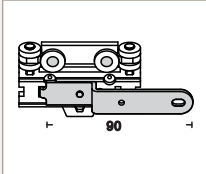

MBE80-IZQ-N