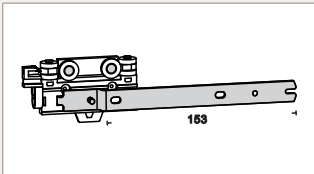

MEXTRA-80-IZQ