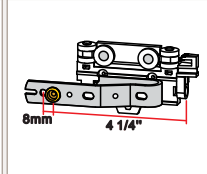

MRB-60-DER