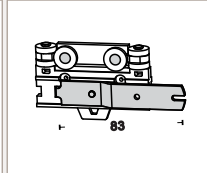

MBX-60-IZQ