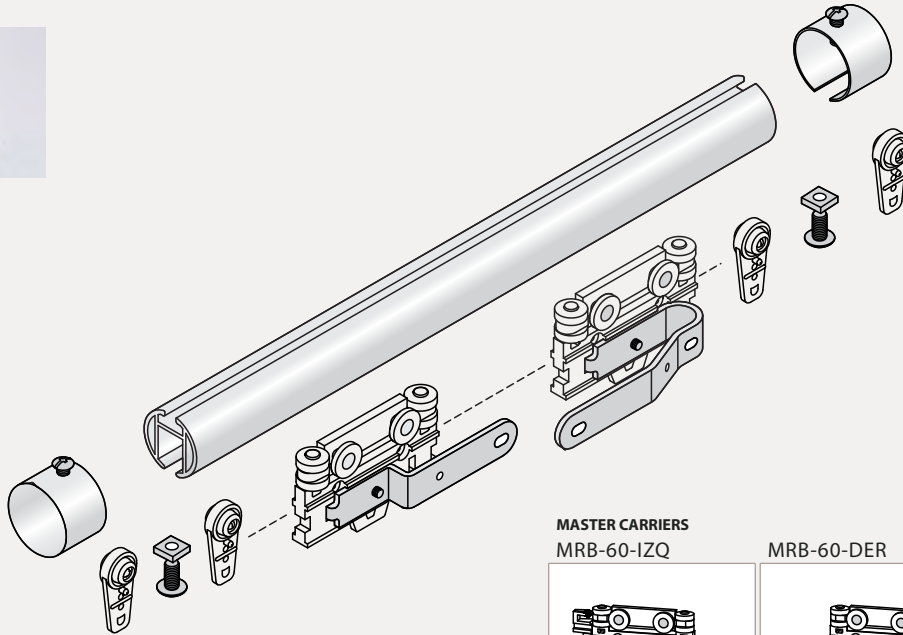

MODEL

RHD	SIZES			PCS PER BOX
RHD-18N	5.48ml	18'	216"	10
RHD-18-G	5.48ml	18'	216"	10
RHD-18P	5.48ml	18'	216"	10

m LINEALR METER ' FT " INCHES

DIMENSIONS

482 GR/ML

We manufacture quality, We offer confidence

bajacontract.com

COMPATIBLE PRODUCTS

BRACKETS
SSN3-RHD

SSAX-RHD

SDAX-RHD

END CAPS
TFN-RHD

SDN6-RHD

STN-RHD