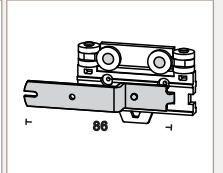

MBX-60-DER