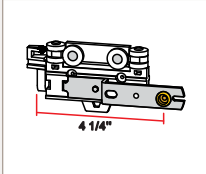

MASTER CARRIERS

MRB-60-IZQ