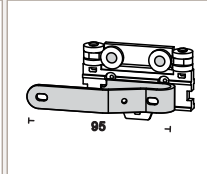

MBE80-DER-N