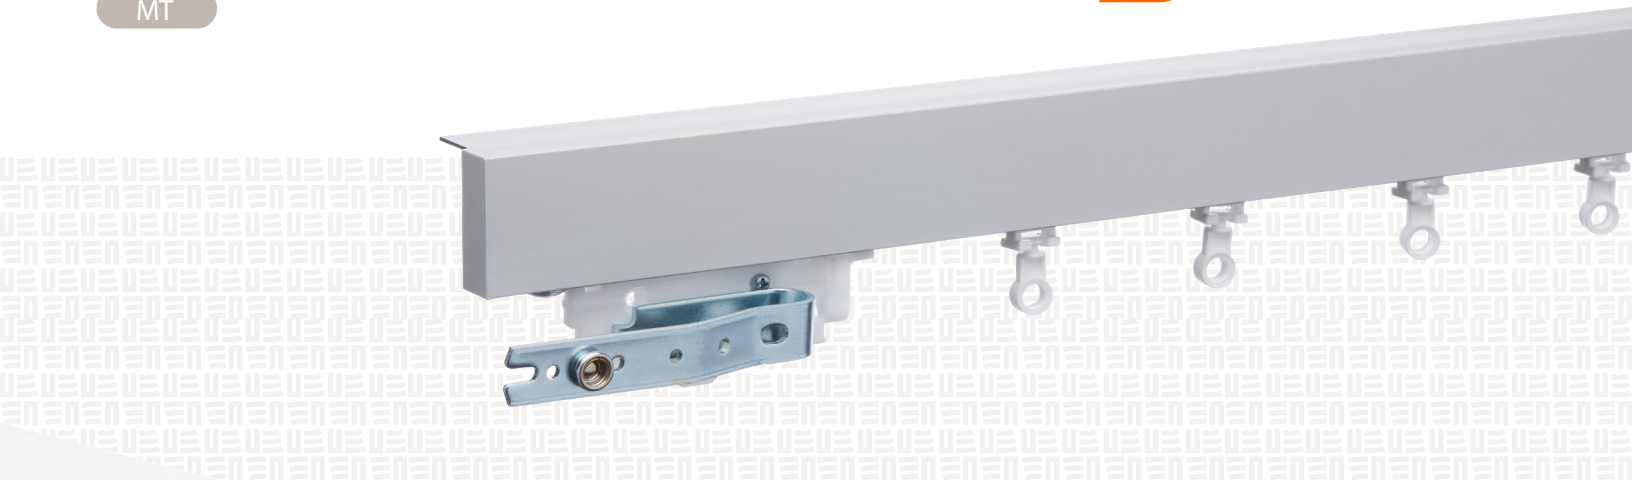

HOTEL DRAPERY SYSTEM

## GENERAL SPECS

- Decorative hotel rail
- Minimalist style
- Hotel and residential use
- Reinforced aluminum rail
- Epoxy paint
- Perforation every 40cm for installation
- 2 colors (white and anodized aluminum)
- Lifetime warranty

## MODEL

MT	SIZES	PCS PER BOX
RMT-B-18	5.48ml 18' 216"	10
RMT-G-18	5.48ml 18' 216"	10

ml LINEAR METER ' FEET " INCHES