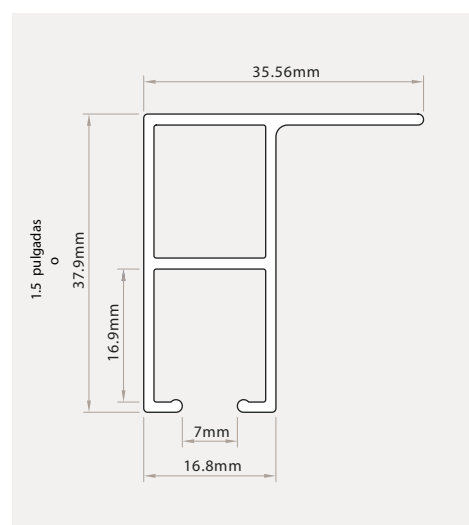

## MODEL

MT	SIZES	PCS PER BOX
RMT-B-18	5.48ml 18' 216"	10
RMT-G-18	5.48ml 18' 216"	10

ml LINEAR METER ' FEET " INCHES

## MT DIMENSIONS

476 GR/ML

We manufacture quality, We offer confidence

[bajacontract.com](http://bajacontract.com)

COMPATIBLE PRODUCTS